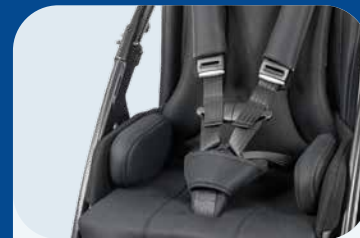

Lateral trunk support, firm

Incontinence pad

Lateral trunk support, swing-away

Weather Protection Accessories

Canopy

Rain cape, poncho

Seat Minimizer, Complete Set

Seat depth reducer

Seat depth adjustable without tools — even while the child is sitting in the rehab stroller.

Comfortable sitting for the child: the washable seat cover is soft and breathable — preventing perspiration and providing a thoroughly cozy feeling.