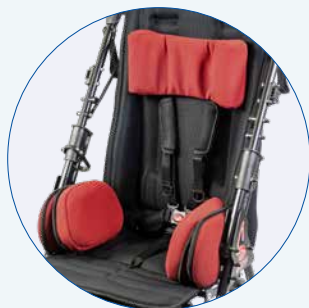

Belt buckle safety pad

Simple use, light & swift Here comes **Swiftly**

A stable, comfortable rehab stroller with a fixed seat; it can withstand the many stresses of day-to-day life and is quickly ready for use.

5-point belt with padded harness as a standard feature. Seat, back and footrest provide safe and firm support — a convenient place to sit for the child.

Seat minimizer for smaller children (accessory) — grows with your child for a very long time.

Seat depth adjustable without tools — even while the child is sitting in the rehab stroller.

Comfortable sitting for the child: the washable seat cover is soft and breathable — preventing perspiration and providing a thoroughly cozy feeling.