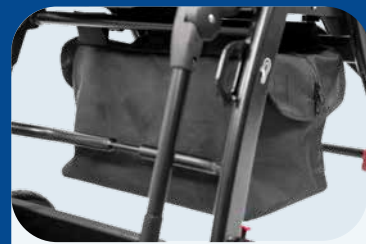

Swiftly³ Accessories

Bag

Feet / Legs Accessories

Seat Accessories

Weather Protection Accessories

Seat Minimizer, Complete Set

Game Changing

ENJO ELECTRIC SLIDING SUPPORT, KIT

Add-on

Further Accessories